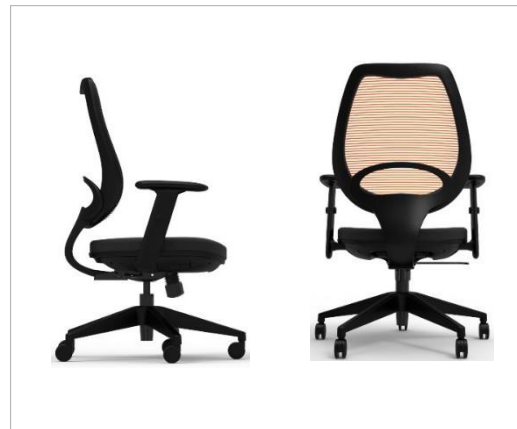

sit

Front View

Side View

Back View

Task Chair

- Nylon base with soft floor casters
- Class 1V Gas Cylinder
- Synchronized Mechanism
- Upholstered Seat
- Mesh Back with lumbar support
- Height Adjustable Arms

Standard Upholstery Options*

Fabrics

Black

Charcoal

Slate

*Customer Specified mesh and Fabrics option available

Back Height	
Seat Width	
Seat Depth	
Seat Height	
Height Range	

Environmentally Friendly Ergonomic Seating based on Yoga principles for posture and comfort