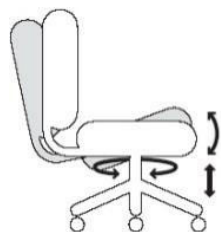

Noho

NOHO

To Sit

Front View

Side View

Back View

Task Chair

- Nylon base with soft floor casters
- Class 1V Gas Cylinder
- Synchronized Mechanism
- Upholstered Seat
- Mesh Back with lumbar support
- Height Adjustable Arms

Multi-purpose Chair

- Nylon base with soft Floor Casters
- Class IV Gas Cylinder
- Tilt mechanism
- Upholstered Seat
- Mesh back with lumbar support
- Fixed arms

Back Height	
Seat Width	
Seat Depth	
Seat Height	
Height Range	

Height Adjust arm

Tilt Mechanism

Standard Upholstery Options*

*Customer Specified mesh and Fabrics option available

Environmentally Friendly Ergonomic Seating based
on Yoga principles for posture and comfort