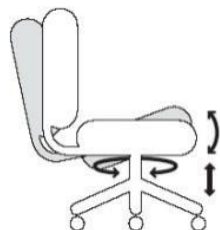

Knee Tilt Mechanism