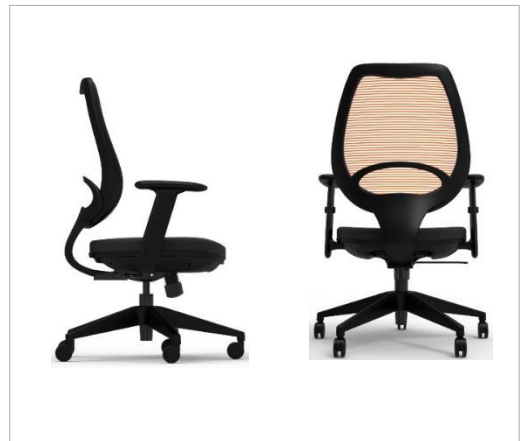

# Elan

Style-Enthusiasm

Front View

Side View

Back View

**Task Chair**

- Nylon base with soft floor casters
- Class 1V Gas Cylinder
- Synchronized Mechanism
- Upholstered Seat
- Mesh Back with lumbar support
- Height Adjustable Arms

**Multi-purpose Chair**

- Nylon base with soft Floor Casters
- Class IV Gas Cylinder
- Tilt mechanism
- Upholstered Seat
- Mesh back with lumbar support
- Fixed arms

Back Height	
Seat Width	
Seat Depth	
Seat Height	
Height Range	