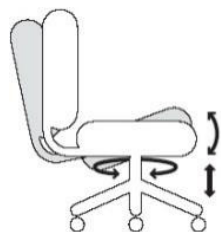

# Elan

Style-Enthusiasm

Front View

Side View

Back View

**Task Chair**

- Nylon base with soft floor casters
- Class 1V Gas Cylinder
- Synchronized Mechanism
- Upholstered Seat
- Mesh Back with lumbar support
- Height Adjustable Arms

**Multi-purpose Chair**

- Nylon base with soft Floor Casters
- Class IV Gas Cylinder
- Tilt mechanism
- Upholstered Seat
- Mesh back with lumbar support
- Fixed arms

Back Height	
Seat Width	
Seat Depth	
Seat Height	
Height Range	

Height Adjust arm

Tilt Mechanism

Standard Upholstery Options\*

\*Customer Specified mesh and Fabrics option available

Environmentally Friendly Ergonomic Seating based  
on Yoga principles for posture and comfort