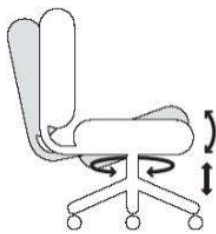

Beige HB

Kane

Man

Front View

Side View

Back View

Executive Chair

- Polished Aluminum base with soft floor casters
- Class 1V Gas Cylinder
- Knee Tilt Mechanism
- Grade 4 Leather Upholstered Seat*
- Grade 4 Leather Upholstered Back*
- Polished Aluminum Loop Arms w/pad
- (Non-contact surfaces in matching PVC)

Tilt Mechanism

Back Height	
Seat Width	
Seat Depth	
Seat Height	
Height Range	

Standard Upholstery Options*

Leather

Black

Beige

White

*Customer Specified leather option available